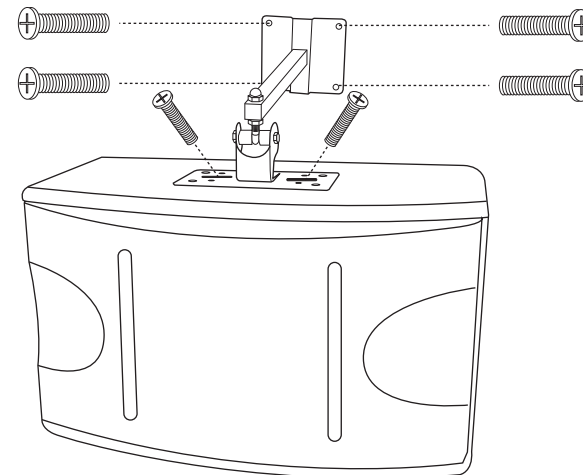

## CS-500

Net Weight: 22.6 lbs / 10.3 kg (each)

Shipping Weight: 50.8 lbs / 23 kg (pair)

Ceiling Mount  
Model: SP-706

Ceiling Mount  
Model: SP-506

Wall Mount  
Model: SP-706

Wall Mount Multi-Angle  
Model: SL-001

Speaker Tripot Stand  
Model: AMS-001B

# CS-500

**Tweeter**  
3 inches  
7.6 cm

**Woofer**  
10 inches  
25.5 cm

**Tweeter**  
3 inches  
7.6 cm

BARE WIRE INSERT  
**It's Ok Connect**

DOUBLE BANANA PLUG  
**Best Connect**

SPEAKER REAR VIEW