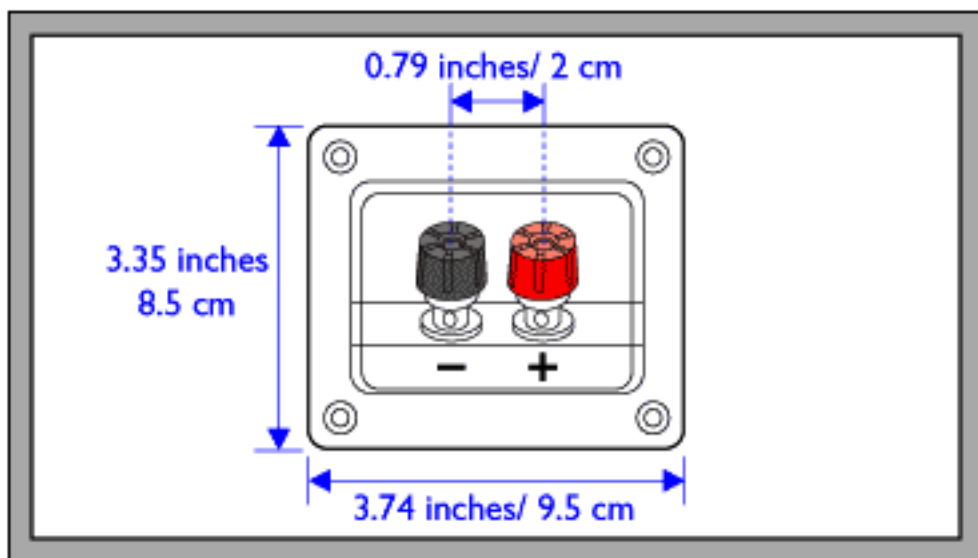

## CS-500

Net Weight: 22.6 lbs / 10.3 kg (each)

Shipping Weight: 50.8 lbs / 23 kg (pair)

Ceiling Mount  
Model: SP-706

Ceiling Mount  
Model: SP-506

Wall Mount  
Model: SP-706

Wall Mount Multi-Angle  
Model: SL-001

# CS-500

**Tweeter**  
3 inches  
7.6 cm

**Woofer**  
10 inches  
25.5 cm

**Tweeter**  
3 inches  
7.6 cm

BARE WIRE INSERT  
**It's Ok Connect**

DOUBLE BANANA PLUG  
**Best Connect**

SPEAKER REAR VIEW