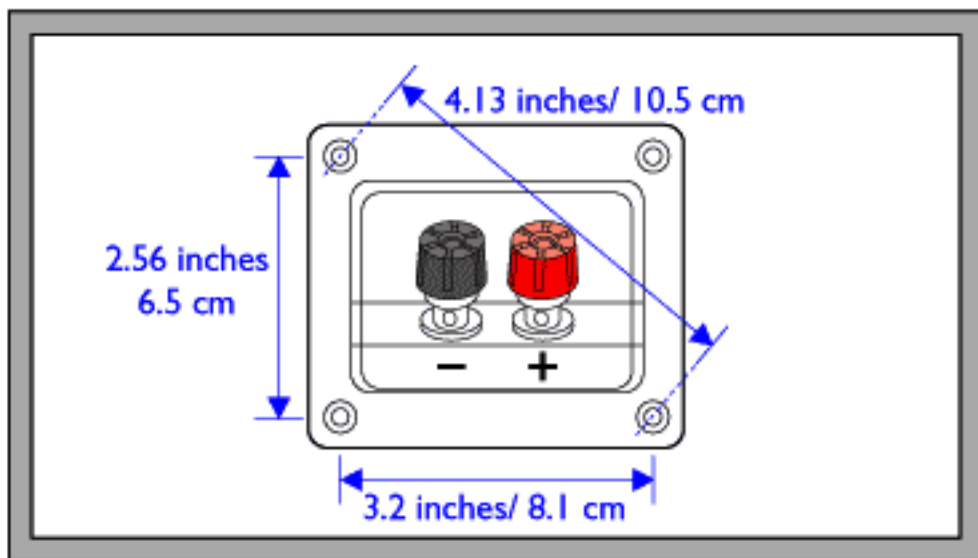

# CS-500

**Tweeter**  
3 inches  
7.6 cm

**Woofer**  
10 inches  
25.5 cm

**Tweeter**  
3 inches  
7.6 cm

BARE WIRE INSERT  
**It's Ok Connect**

DOUBLE BANANA PLUG  
**Best Connect**

SPEAKER REAR VIEW