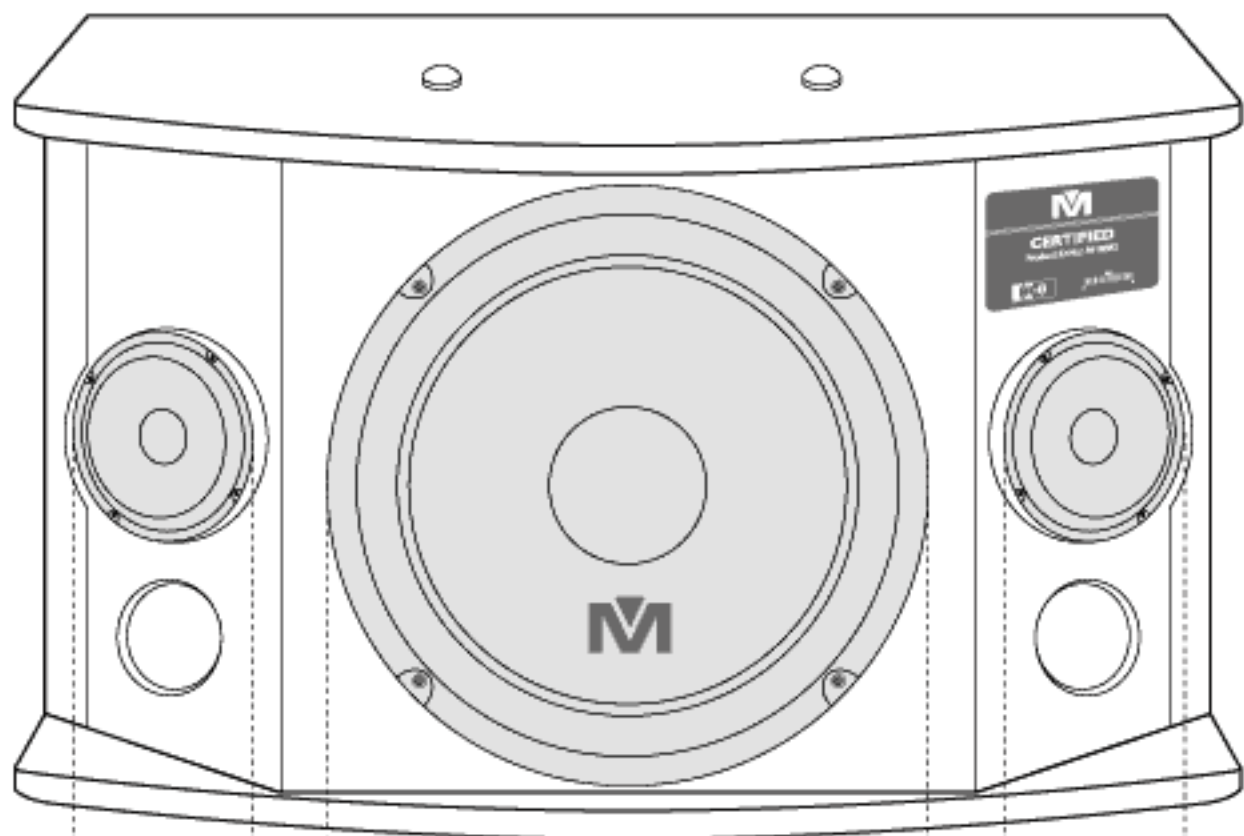

## CS-500

Net Weight: 22.6 lbs / 10.3 kg (each)

Shipping Weight: 50.8 lbs / 23 kg (pair)

Ceiling Mount  
Model: SP-706

Ceiling Mount  
Model: SP-506

Wall Mount  
Model: SP-706

Wall Mount Multi-Angle  
Model: SL-001

Speaker Tripot Stand  
Model: AMS-001B

# CS-500

**Tweeter**  
3 inches  
7.6 cm

**Woofer**  
10 inches  
25.5 cm

**Tweeter**  
3 inches  
7.6 cm

BARE WIRE INSERT  
**It's Ok Connect**

DOUBLE BANANA PLUG  
**Best Connect**

SPEAKER REAR VIEW