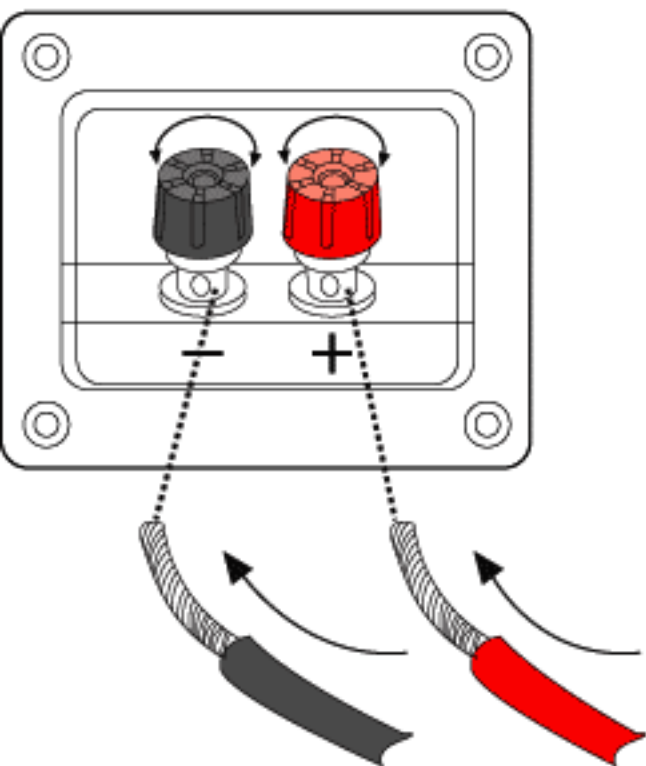

## CS-500

Net Weight: 22.6 lbs / 10.3 kg (each)

Shipping Weight: 50.8 lbs / 23 kg (pair)

Ceiling Mount  
Model: SP-706

Ceiling Mount  
Model: SP-506

Wall Mount  
Model: SP-706

Wall Mount Multi-Angle  
Model: SL-001

# CS-500

**Tweeter**  
3 inches  
7.6 cm

**Woofer**  
10 inches  
25.5 cm

**Tweeter**  
3 inches  
7.6 cm

BARE WIRE INSERT  
**It's Ok Connect**

DOUBLE BANANA PLUG  
**Best Connect**

SPEAKER REAR VIEW