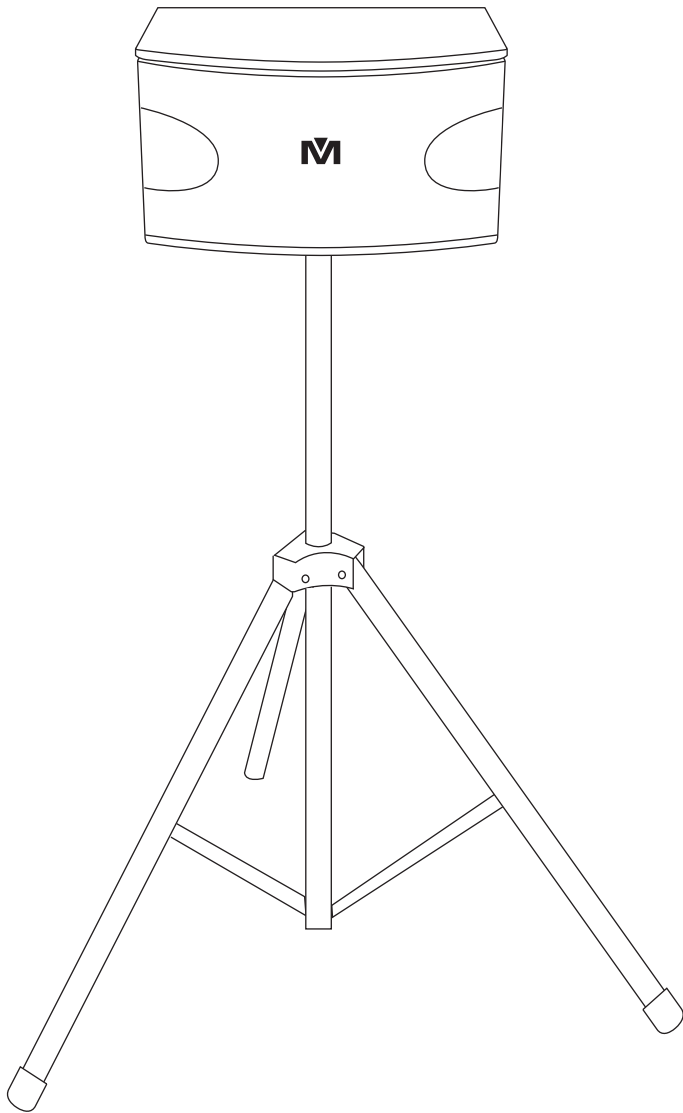

## CS-500

Net Weight: 22.6 lbs / 10.3 kg (each)

Shipping Weight: 50.8 lbs / 23 kg (pair)

Ceiling Mount  
Model: SP-706

Ceiling Mount  
Model: SP-506

Wall Mount  
Model: SP-706

Wall Mount Multi-Angle  
Model: SL-001

Speaker Tripot Stand  
Model: AMS-001B

# CS-500

**Tweeter**  
3 inches  
7.6 cm

**Woofer**  
10 inches  
25.5 cm

**Tweeter**  
3 inches  
7.6 cm

BARE WIRE INSERT  
**It's Ok Connect**

DOUBLE BANANA PLUG  
**Best Connect**

SPEAKER REAR VIEW