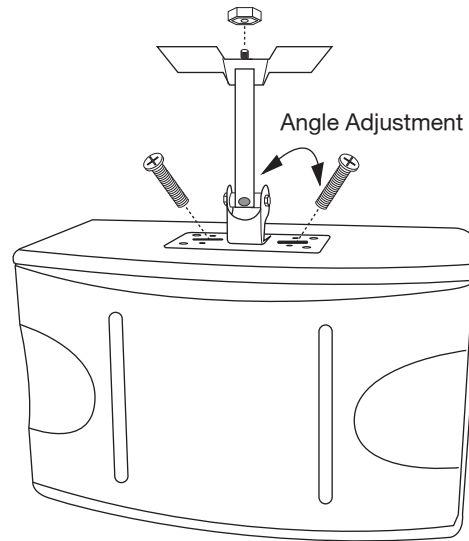

## CS-500

Net Weight: 22.6 lbs / 10.3 kg (each)

Shipping Weight: 50.8 lbs / 23 kg (pair)

Ceiling Mount  
Model: SP-706

Ceiling Mount  
Model: SP-506

Wall Mount  
Model: SP-706

Wall Mount Multi-Angle  
Model: SL-001

# CS-500

**Tweeter**  
3 inches  
7.6 cm

**Woofer**  
10 inches  
25.5 cm

**Tweeter**  
3 inches  
7.6 cm

BARE WIRE INSERT  
**It's Ok Connect**

DOUBLE BANANA PLUG  
**Best Connect**

SPEAKER REAR VIEW