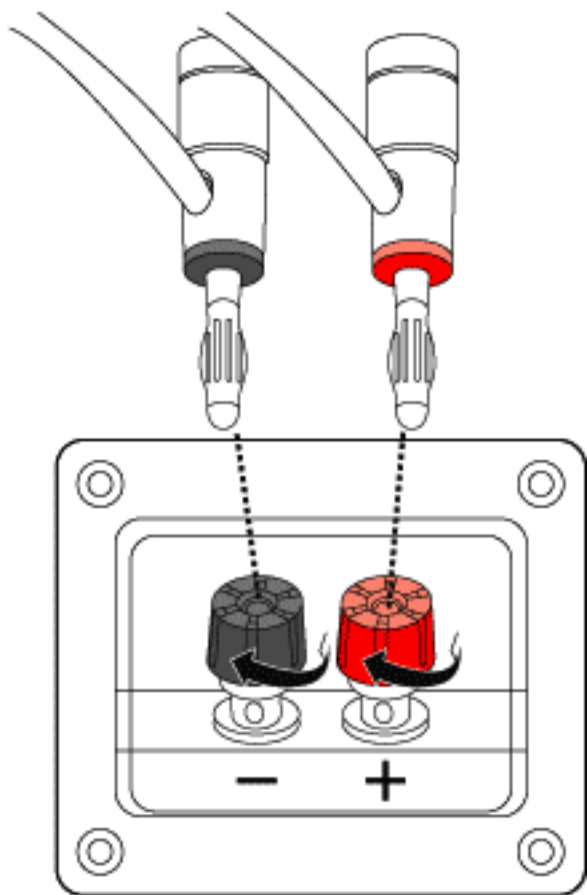

## CS-500

Net Weight: 22.6 lbs / 10.3 kg (each)

Shipping Weight: 50.8 lbs / 23 kg (pair)

Ceiling Mount  
Model: SP-706

Ceiling Mount  
Model: SP-506

Wall Mount  
Model: SP-706

Wall Mount Multi-Angle  
Model: SL-001

# CS-500

**Tweeter**  
3 inches  
7.6 cm

**Woofer**  
10 inches  
25.5 cm

**Tweeter**  
3 inches  
7.6 cm

BARE WIRE INSERT  
**It's Ok Connect**

DOUBLE BANANA PLUG  
**Best Connect**

SPEAKER REAR VIEW