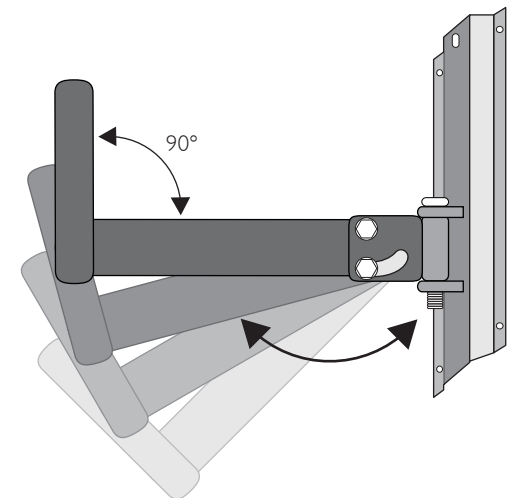

## CS-500

Net Weight: 22.6 lbs / 10.3 kg (each)

Shipping Weight: 50.8 lbs / 23 kg (pair)

Ceiling Mount  
Model: SP-706

Ceiling Mount  
Model: SP-506

Wall Mount  
Model: SP-706

Wall Mount Multi-Angle  
Model: SL-001

Speaker Tripot Stand  
Model: AMS-001B

# CS-500

**Tweeter**  
3 inches  
7.6 cm

**Woofer**  
10 inches  
25.5 cm

**Tweeter**  
3 inches  
7.6 cm

BARE WIRE INSERT  
**It's Ok Connect**

DOUBLE BANANA PLUG  
**Best Connect**

SPEAKER REAR VIEW