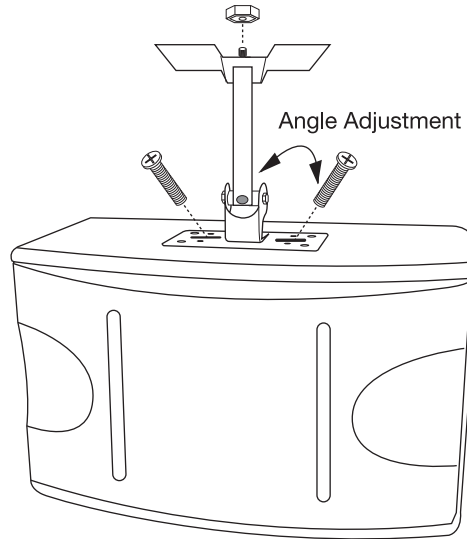

CS-612

Net Weight: 33 lbs / 14.97 kg (each)

Shipping Weight: 40 lbs / 17.6 kg (each)

Ceiling Mount
Model: SP-706

Ceiling Mount
Model: SP-506

Wall Mount
Model: SP-706

Wall Mount Multi-Angle
Model: SL-001

Speaker Tripot Stand
Model: AMS-001B

CS-612

Tweeter
3 inches
7.6 cm

Woofer
12 inches
30.5 cm

Tweeter
3 inches
7.6 cm

BARE WIRE INSERT
It's Ok Connect

DOUBLE BANANA PLUG
Best Connect

SPEAKER REAR VIEW