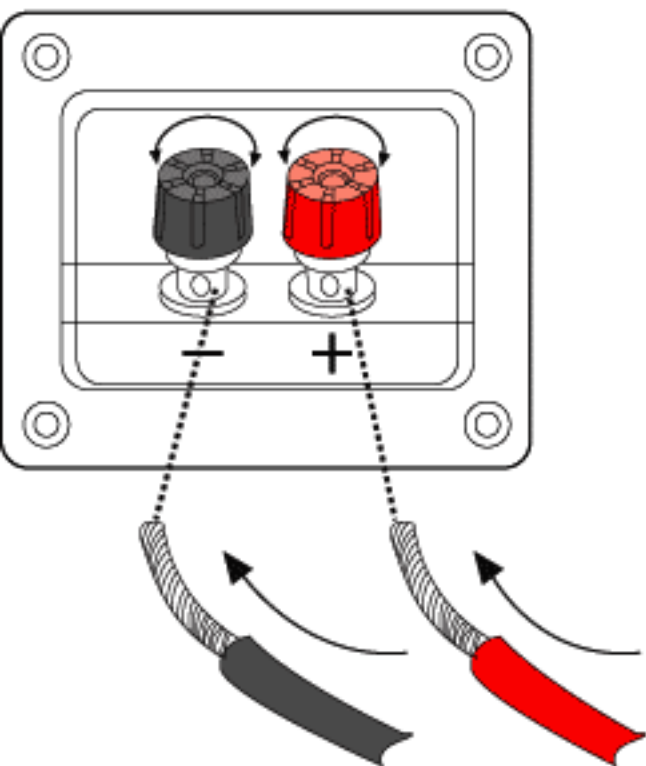

CS-612

Net Weight: 33 lbs / 14.97 kg (each)

Shipping Weight: 40 lbs / 17.6 kg (each)

Ceiling Mount
Model: SP-706

Ceiling Mount
Model: SP-506

Wall Mount
Model: SP-706

Wall Mount Multi-Angle
Model: SL-001

Speaker Tripot Stand
Model: AMS-001B

CS-612

Tweeter
3 inches
7.6 cm

Woofer
12 inches
30.5 cm

Tweeter
3 inches
7.6 cm

BARE WIRE INSERT
It's Ok Connect

DOUBLE BANANA PLUG
Best Connect

SPEAKER REAR VIEW