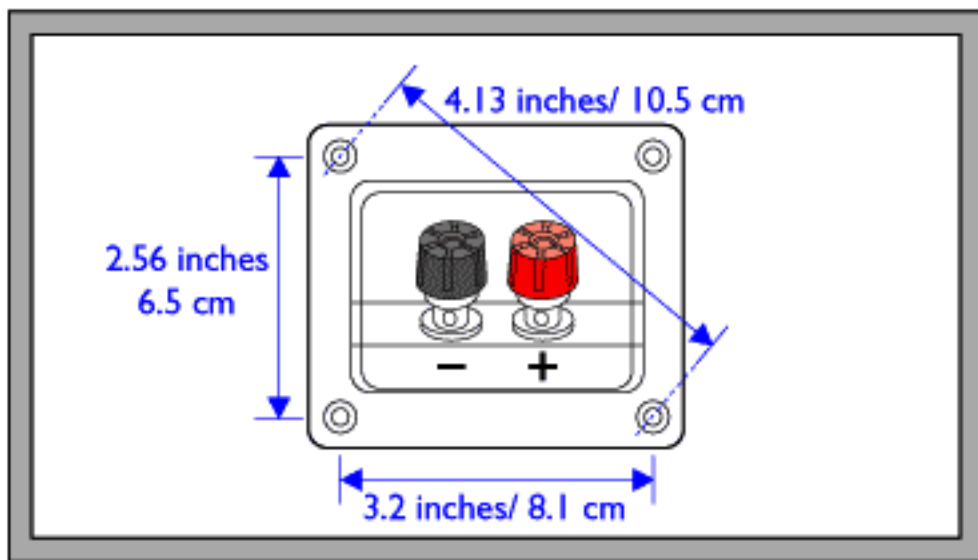

CS-612

Tweeter
3 inches
7.6 cm

Woofer
12 inches
30.5 cm

Tweeter
3 inches
7.6 cm

BARE WIRE INSERT
It's Ok Connect

DOUBLE BANANA PLUG
Best Connect

SPEAKER REAR VIEW