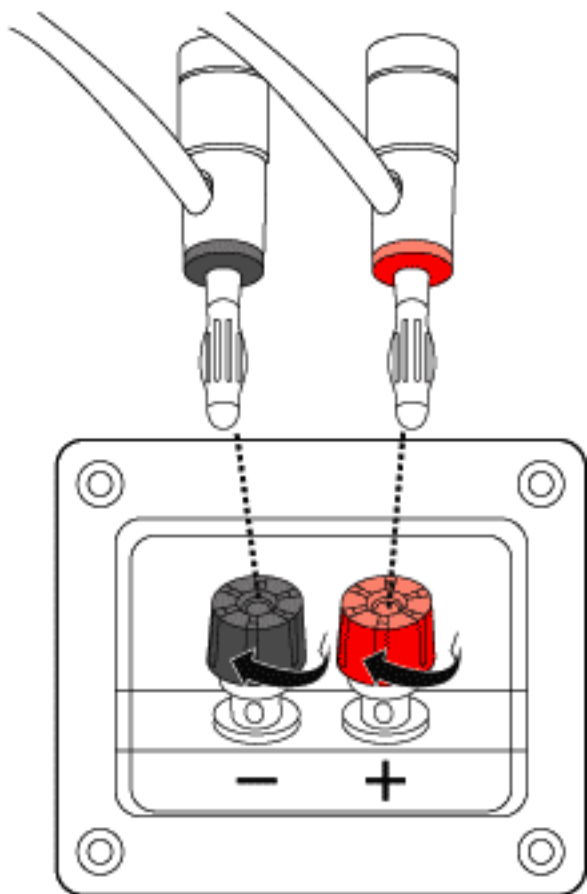

CS-612

Net Weight: 33 lbs / 14.97 kg (each)

Shipping Weight: 40 lbs / 17.6 kg (each)

Ceiling Mount
Model: SP-706

Ceiling Mount
Model: SP-506

Wall Mount
Model: SP-706

Wall Mount Multi-Angle
Model: SL-001

Speaker Tripot Stand
Model: AMS-001B

CS-612

Tweeter
3 inches
7.6 cm

Woofer
12 inches
30.5 cm

Tweeter
3 inches
7.6 cm

BARE WIRE INSERT
It's Ok Connect

DOUBLE BANANA PLUG
Best Connect

SPEAKER REAR VIEW