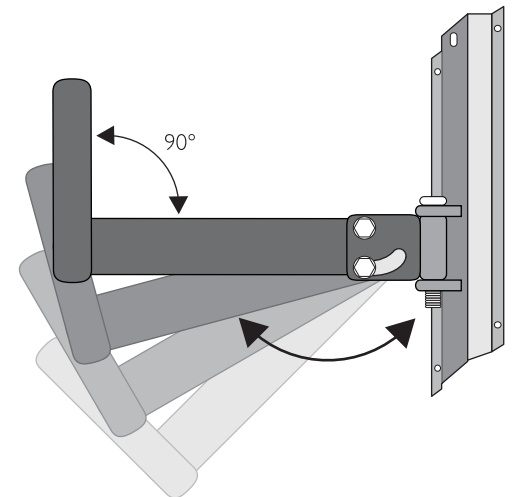

CS-612

Net Weight: 33 lbs / 14.97 kg (each)

Shipping Weight: 40 lbs / 17.6 kg (each)

Ceiling Mount
Model: SP-706

Ceiling Mount
Model: SP-506

Wall Mount
Model: SP-706

Wall Mount Multi-Angle
Model: SL-001

Speaker Tripot Stand
Model: AMS-001B

CS-612

Tweeter
3 inches
7.6 cm

Woofer
12 inches
30.5 cm

Tweeter
3 inches
7.6 cm

BARE WIRE INSERT
It's Ok Connect

DOUBLE BANANA PLUG
Best Connect

SPEAKER REAR VIEW