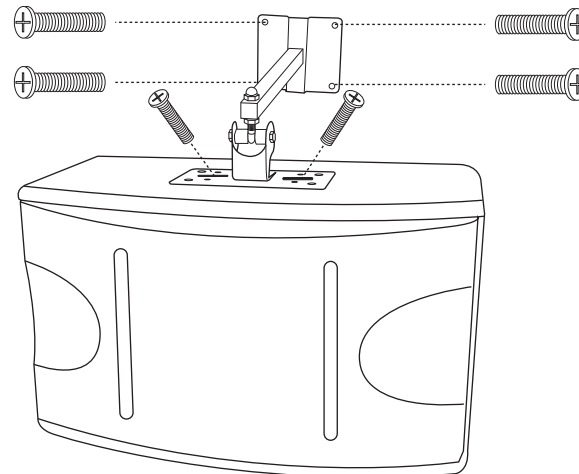

CS-612

Net Weight: 33 lbs / 14.97 kg (each)

Shipping Weight: 40 lbs / 17.6 kg (each)

Ceiling Mount
Model: SP-706

Ceiling Mount
Model: SP-506

Wall Mount
Model: SP-706

Wall Mount Multi-Angle
Model: SL-001

Speaker Tripot Stand
Model: AMS-001B

CS-612

Tweeter
3 inches
7.6 cm

Woofer
12 inches
30.5 cm

Tweeter
3 inches
7.6 cm

BARE WIRE INSERT
It's Ok Connect

DOUBLE BANANA PLUG
Best Connect

SPEAKER REAR VIEW