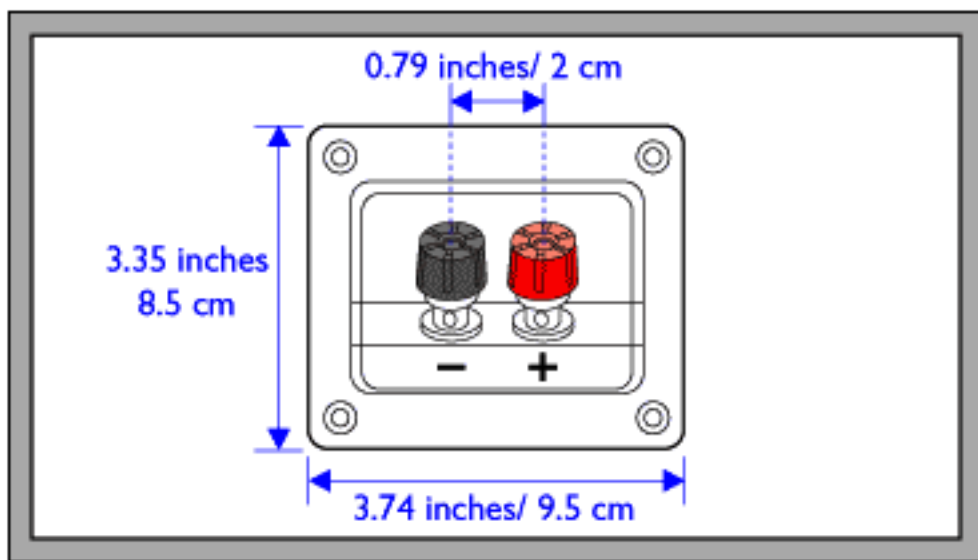

CS-612

Net Weight: 33 lbs / 14.97 kg (each)

Shipping Weight: 40 lbs / 17.6 kg (each)

Ceiling Mount
Model: SP-706

Ceiling Mount
Model: SP-506

Wall Mount
Model: SP-706

Wall Mount Multi-Angle
Model: SL-001

Speaker Tripot Stand
Model: AMS-001B

CS-612

Tweeter
3 inches
7.6 cm

Woofer
12 inches
30.5 cm

Tweeter
3 inches
7.6 cm

BARE WIRE INSERT
It's Ok Connect

DOUBLE BANANA PLUG
Best Connect

SPEAKER REAR VIEW